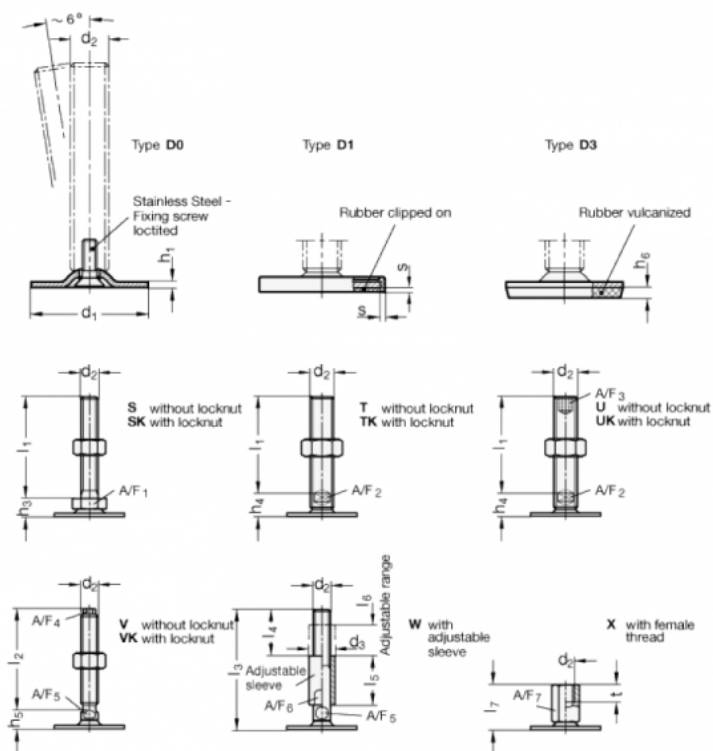

Article number: 204180M24125D3UK

Description: E+G levelling foot
GN 41-80-M24-125-D3-UK

Note: UK With nut, Hexagon socket at the top, Wrench flat at the bottom

Measures

A/F2 = 19

s =

A/F3 = 12

d1 = 80

d2 = M24

h1 = 3

h4 = 21

h6 = 5

l1 = 125